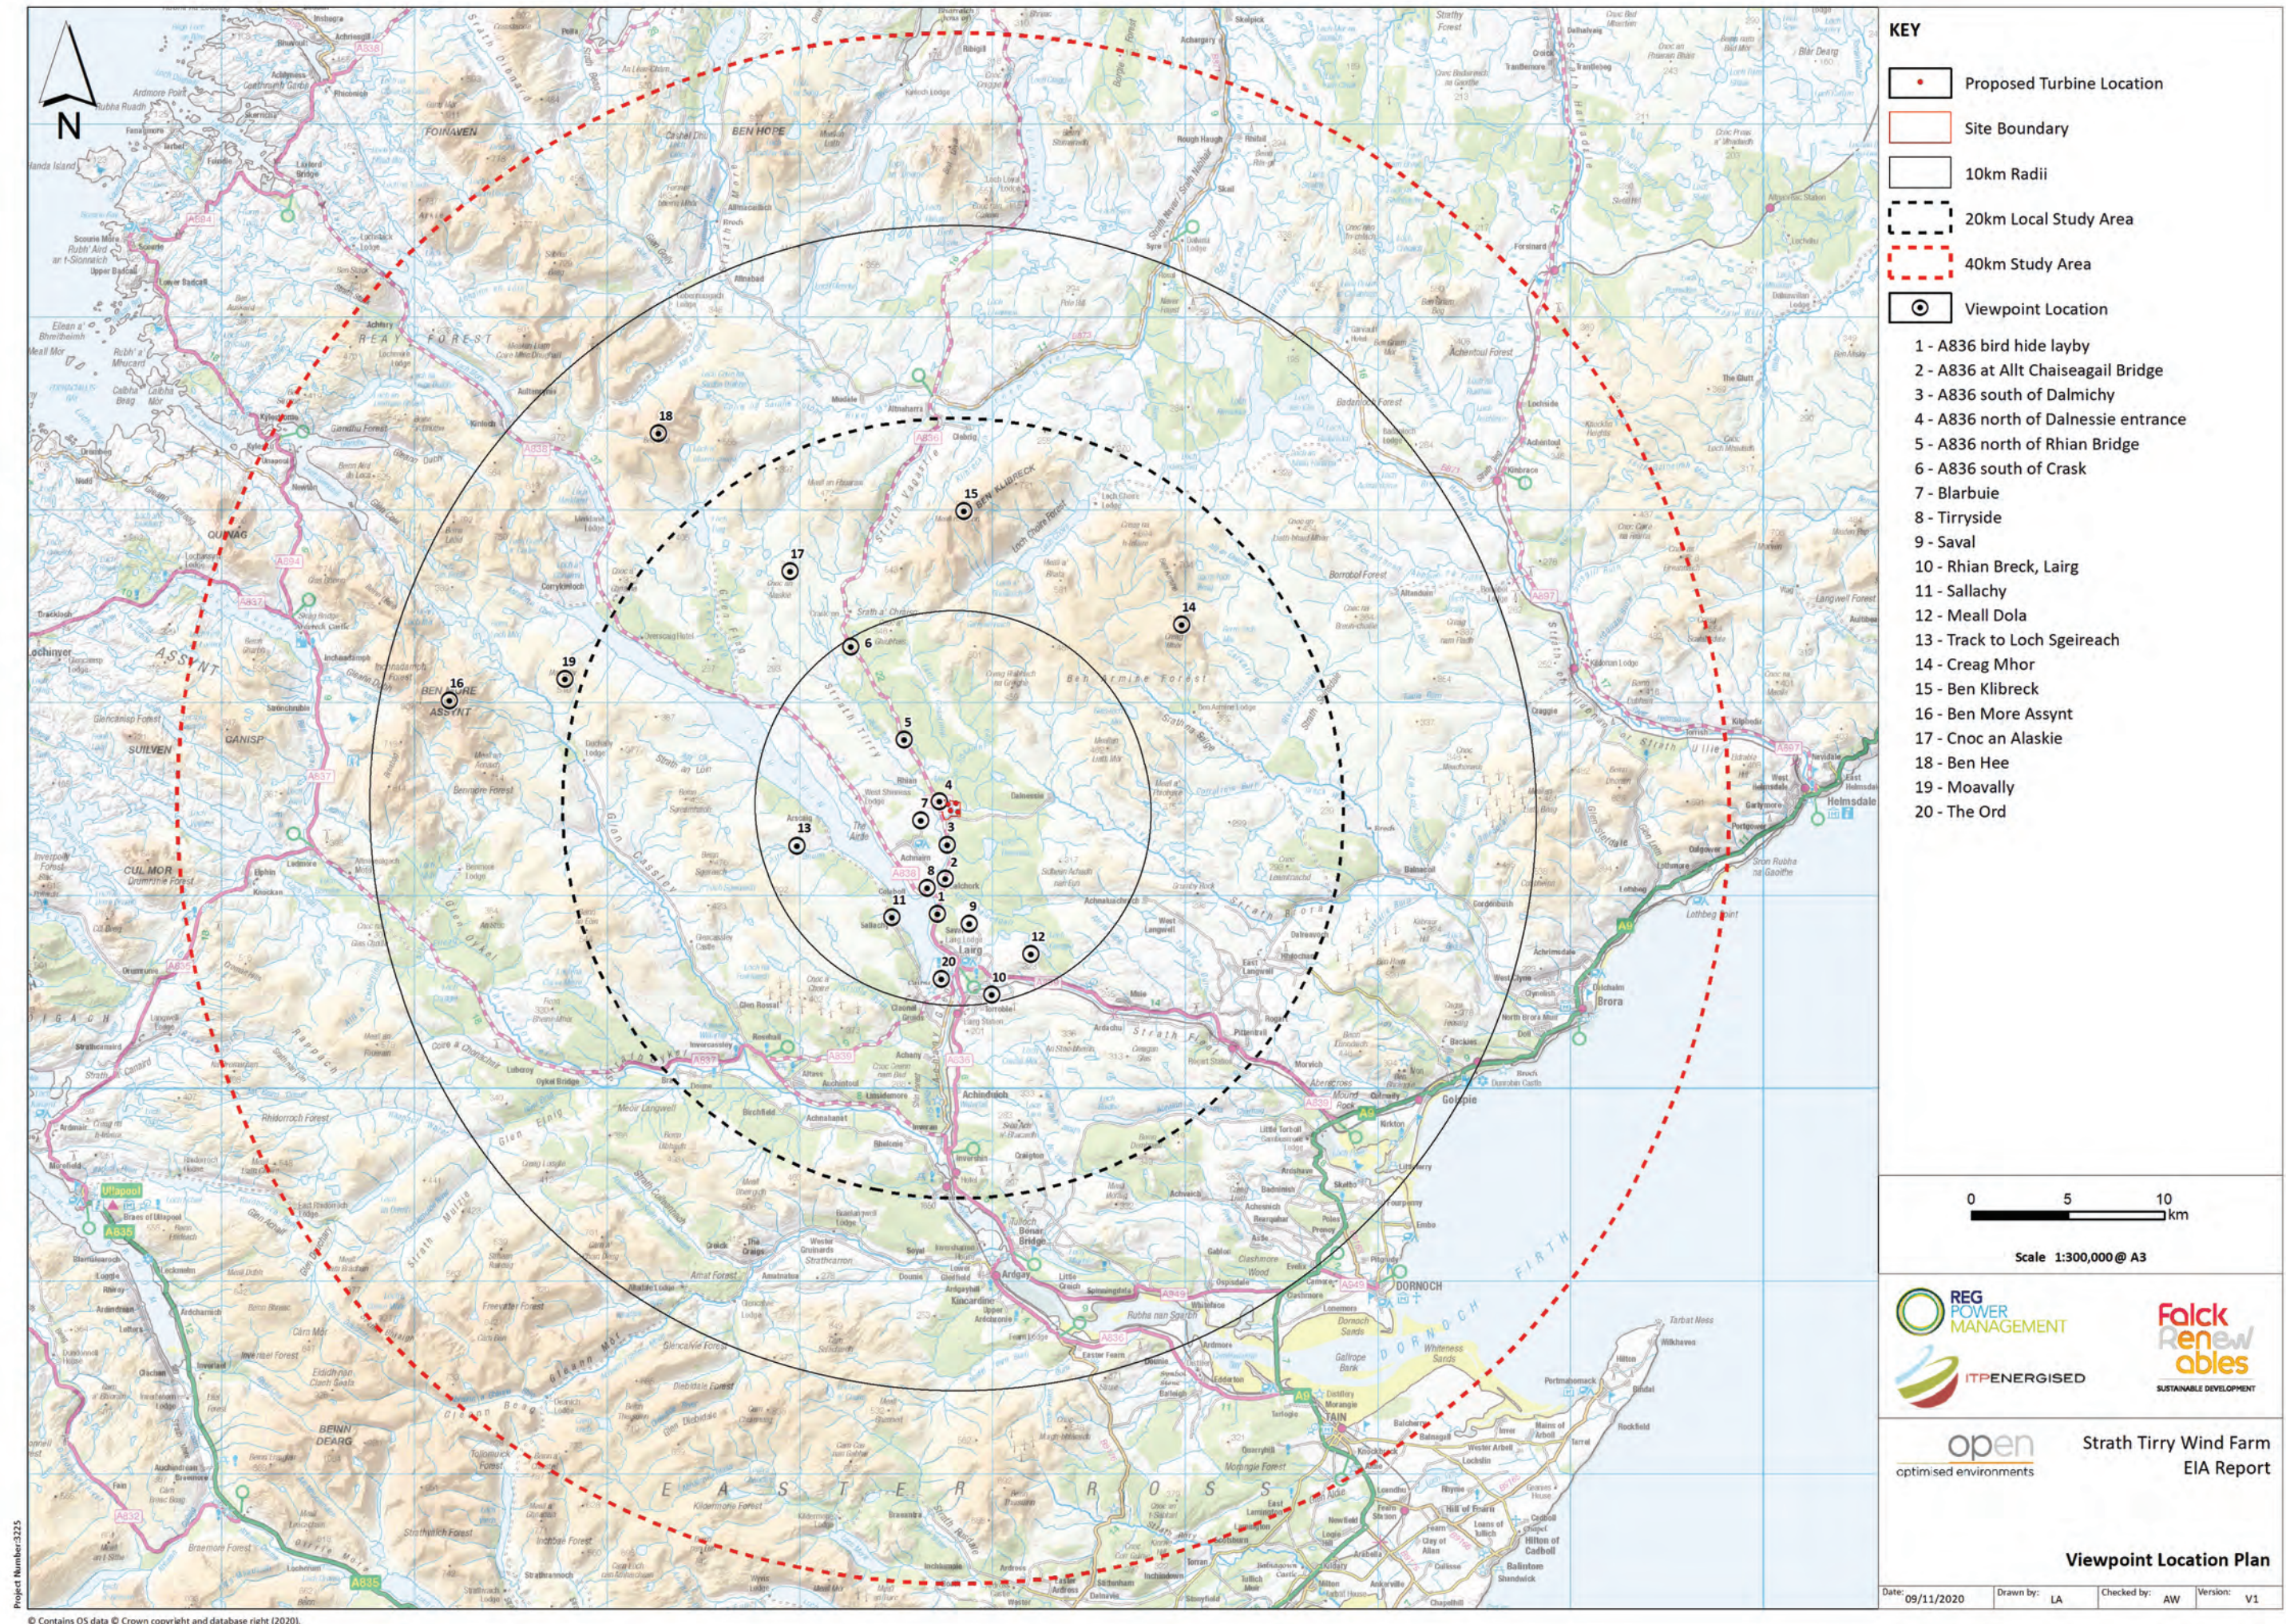

Contents

- 6.15 Viewpoint 1: A836 bird hide layby
- 6.16 Viewpoint 2: A836 at Allt Chaiseagail Bridge
- 6.17 Viewpoint 3: A836 south of Dalmichy
- 6.18 Viewpoint 4: A836 north of Dalnessie entrance
- 6.19 Viewpoint 5: A836 north of Rhian Bridge
- 6.20 Viewpoint 6: A836 south of Crask
- 6.21 Viewpoint 7: Blarbuie
- 6.22 Viewpoint 8: Tirryside
- 6.23 Viewpoint 9: Saval
- 6.24 Viewpoint 10: Rhian Breck, Lairg
- 6.25 Viewpoint 11: Sallachy
- 6.26 Viewpoint 12: Meall Dola
- 6.27 Viewpoint 13: Track to Loch Sgeireach
- 6.28 Viewpoint 14: Creag Mhor
- 6.29 Viewpoint 15: Ben Klibreck
- 6.30 Viewpoint 16: Ben More Assynt
- 6.31 Viewpoint 17: Cnoc an Alaskie
- 6.32 Viewpoint 18: Ben Hee
- 6.33 Viewpoint 19: Moavally
- 6.34 Viewpoint 20: The Ord

Project Number: 3215
© Contains OS data © Crown copyright and database right (2020)