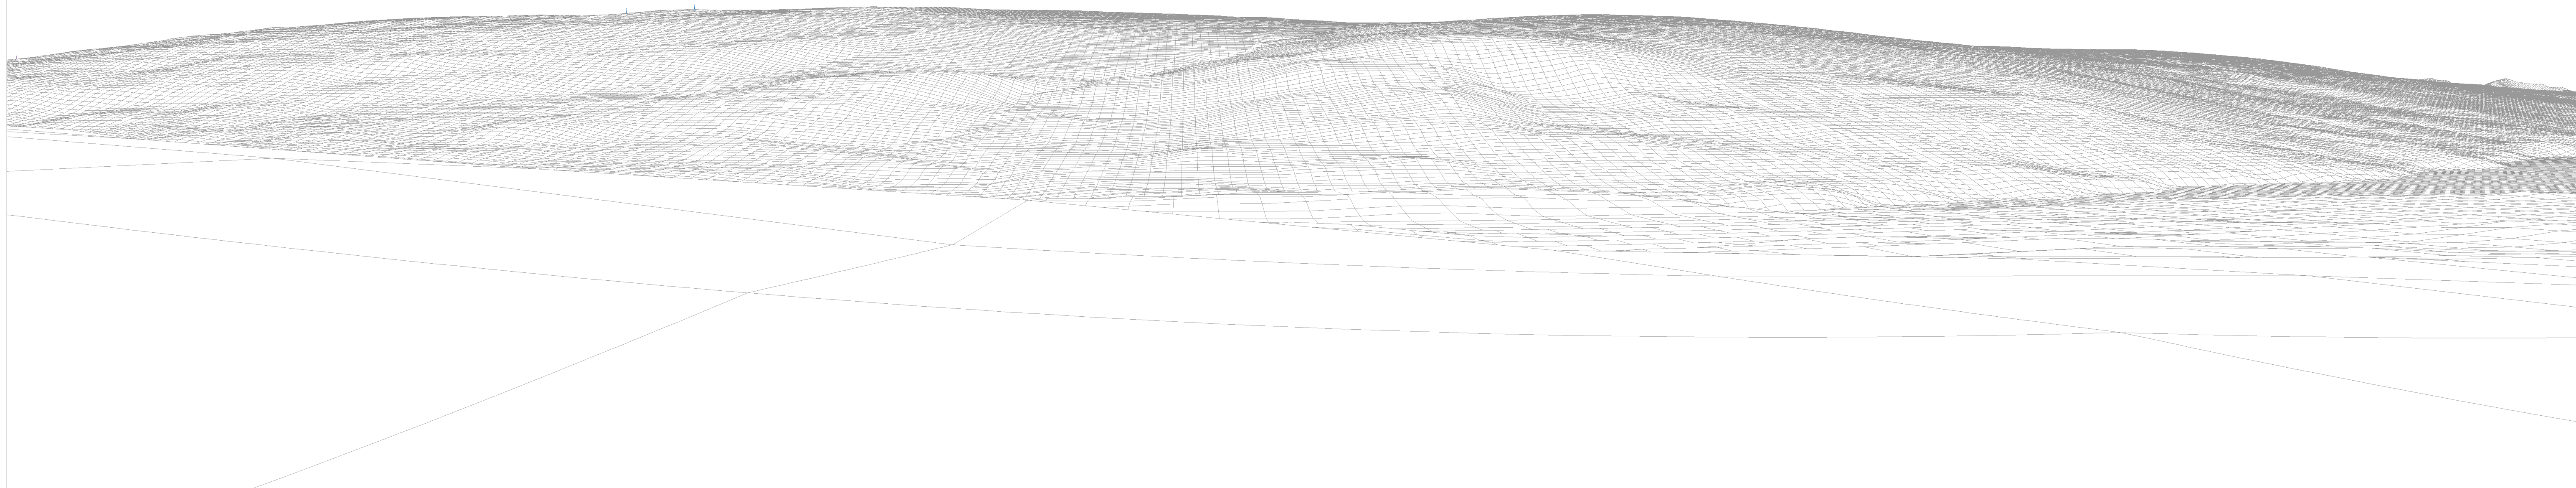

Braemore (4.6km)

Meall Buidhe (15.4km)

Achany (4.4km)

Wireline drawing

OS reference: 257351 E 905643 N
Eye level: 152.3 mAOD
Direction of view: 274°
Nearest turbine: 8700 m

Horizontal field of view: 90° (cylindrical projection)
Principal distance: 522 mm
Paper size: 841 x 297 mm (half A1)
Correct printed image size: 820 x 260 mm

Camera: N/A
Lens: N/A
Camera height: 1.5 m
Date and time: N/A

Viewpoint 8: The Ord, chambered cairns, cairns, settlements and field systems (SM 1812)

Figure: 11.10e

Strath Tirry