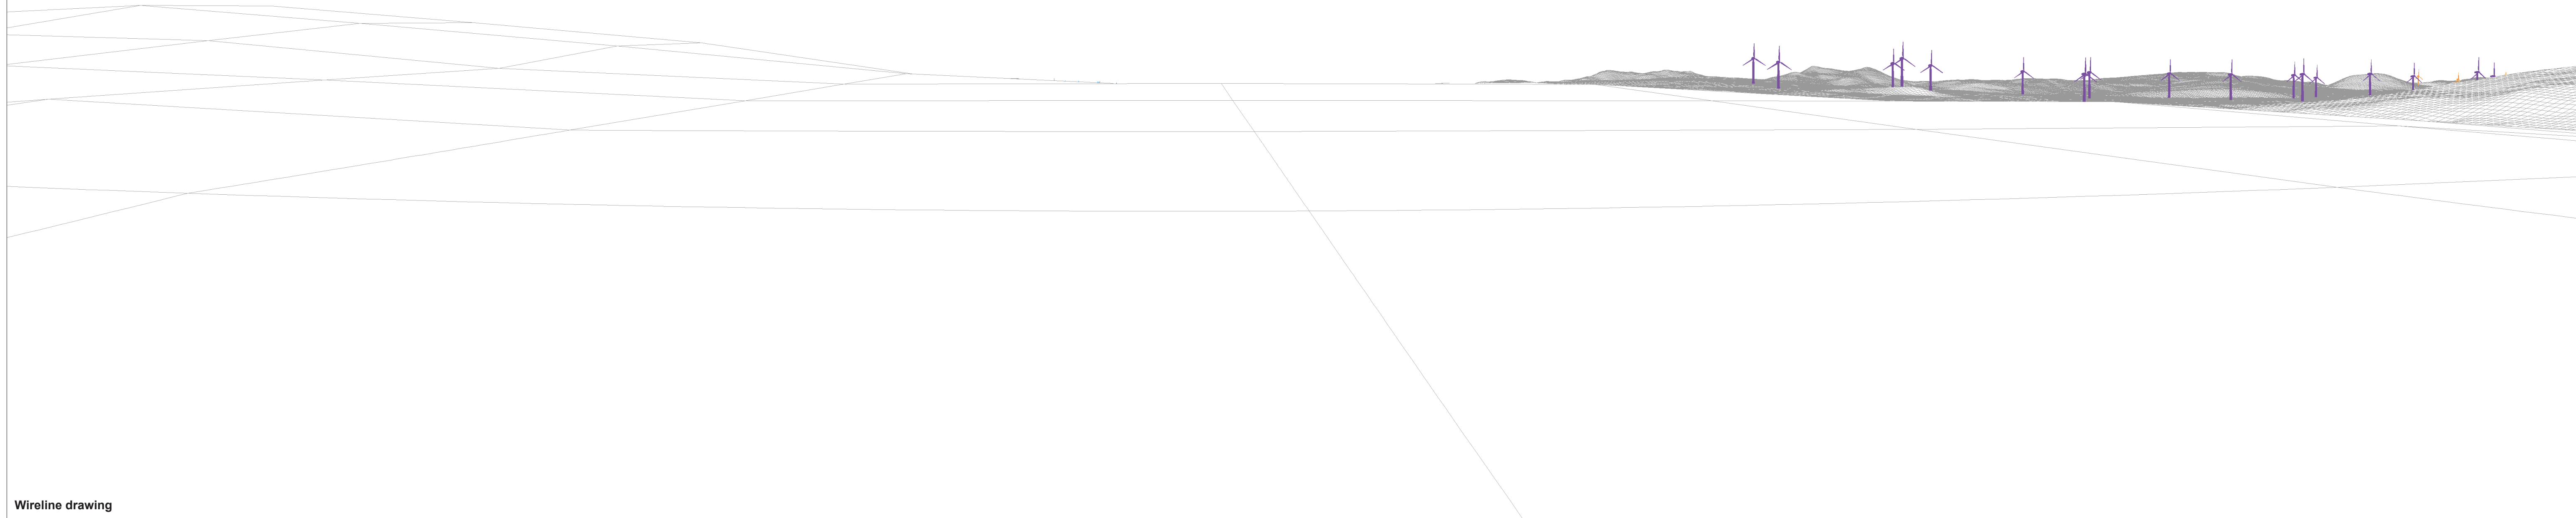

Lairg II (3.8km)

Coire na Cloiche (24.9km)

Braemore (4.6km)

Meall Buidhe (15.4km)

Wireline drawing

OS reference: 257351 E 905643 N  
 Eye level: 152.3 mAOD  
 Direction of view: 184°  
 Nearest turbine: 8700 m

Horizontal field of view: 90° (cylindrical projection)  
 Principal distance: 522 mm  
 Paper size: 841 x 297 mm (half A1)  
 Correct printed image size: 820 x 260 mm

Camera: N/A  
 Lens: N/A  
 Camera height: 1.5 m  
 Date and time: N/A

Viewpoint 8: The Ord, chambered cairns, cairns, settlements and field systems (SM 1812)

Figure: 11.10d

Strath Tirry