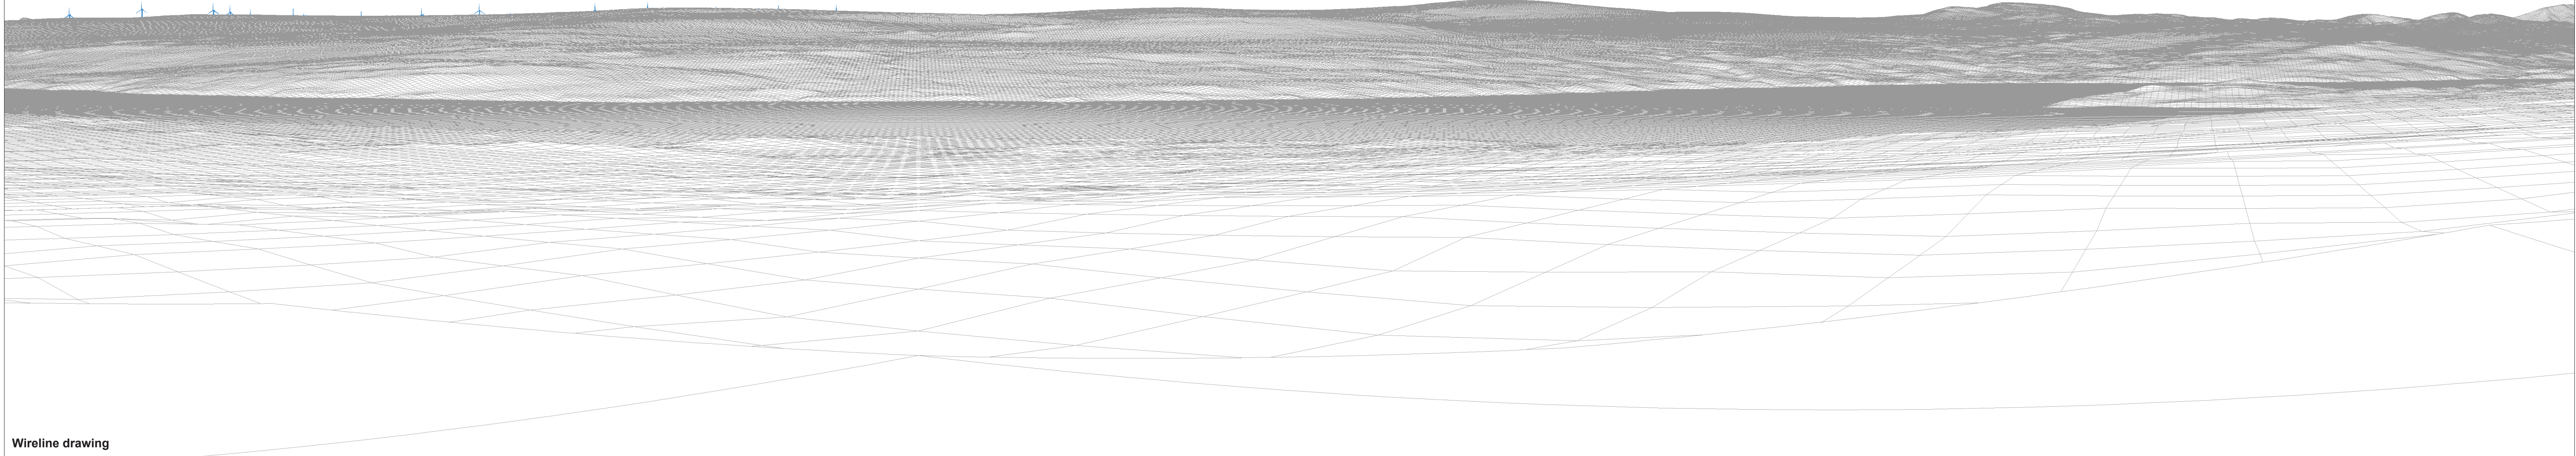

Achany (9.2km)

Rosehall (10.4km)

Wireline drawing

OS reference: 255587 E 913057 N
Eye level: 168.35 mAOD
Direction of view: 238°
Nearest turbine: 2579 m

Horizontal field of view: 90° (cylindrical projection)
Principal distance: 522 mm
Paper size: 841 x 297 mm (half A1)
Correct printed image size: 820 x 260 mm

Camera: N/A
Lens: N/A
Camera height: 1.5 m
Date and time: N/A

Figure: 11.8d
Viewpoint 6: Shinness Murray Memorial (LB8027)
Strath Tirry