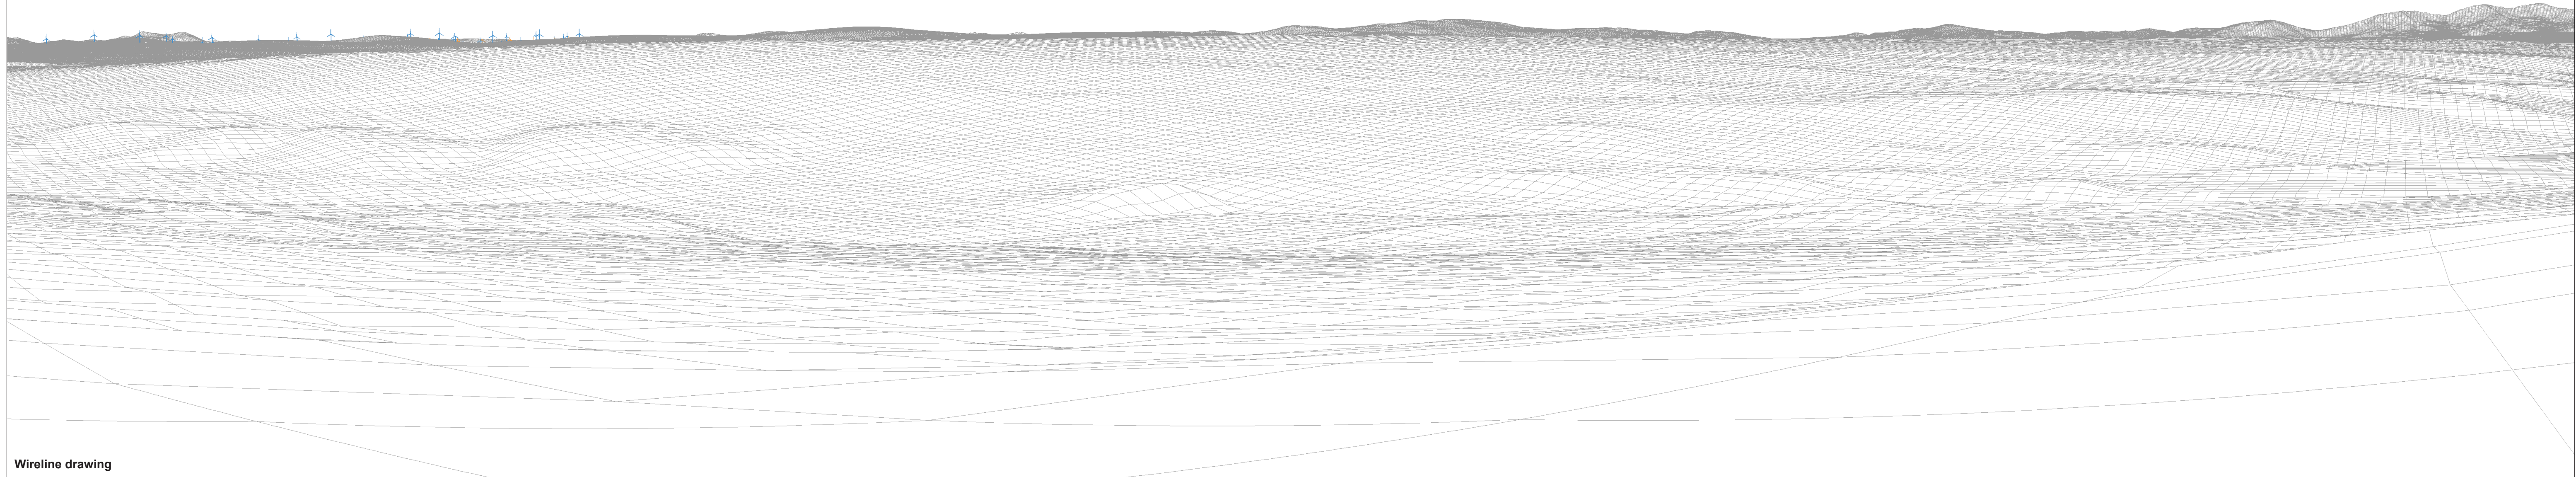

Braemore (16.1km) Achany (13.7km) Rosehall (14.5km) Meall Buidhe (23.8km)

Wireline drawing

<b>OS reference:</b>	254975 E 918169 N	<b>Horizontal field of view:</b>	90° (cylindrical projection)	<b>Camera:</b>	N/A
<b>Eye level:</b>	201.38 mAOD	<b>Principal distance:</b>	522 mm	<b>Lens:</b>	N/A
<b>Direction of view:</b>	231°	<b>Paper size:</b>	841 x 297 mm (half A1)	<b>Camera height:</b>	1.5 m
<b>Nearest turbine:</b>	4388 m	<b>Correct printed image size:</b>	820 x 260 mm	<b>Date and time:</b>	N/A

Figure: 11.6c  
Viewpoint 4: Cnoc Olasdail, Hut Circles & Field Systems (SM 4375)

Strath Tilly