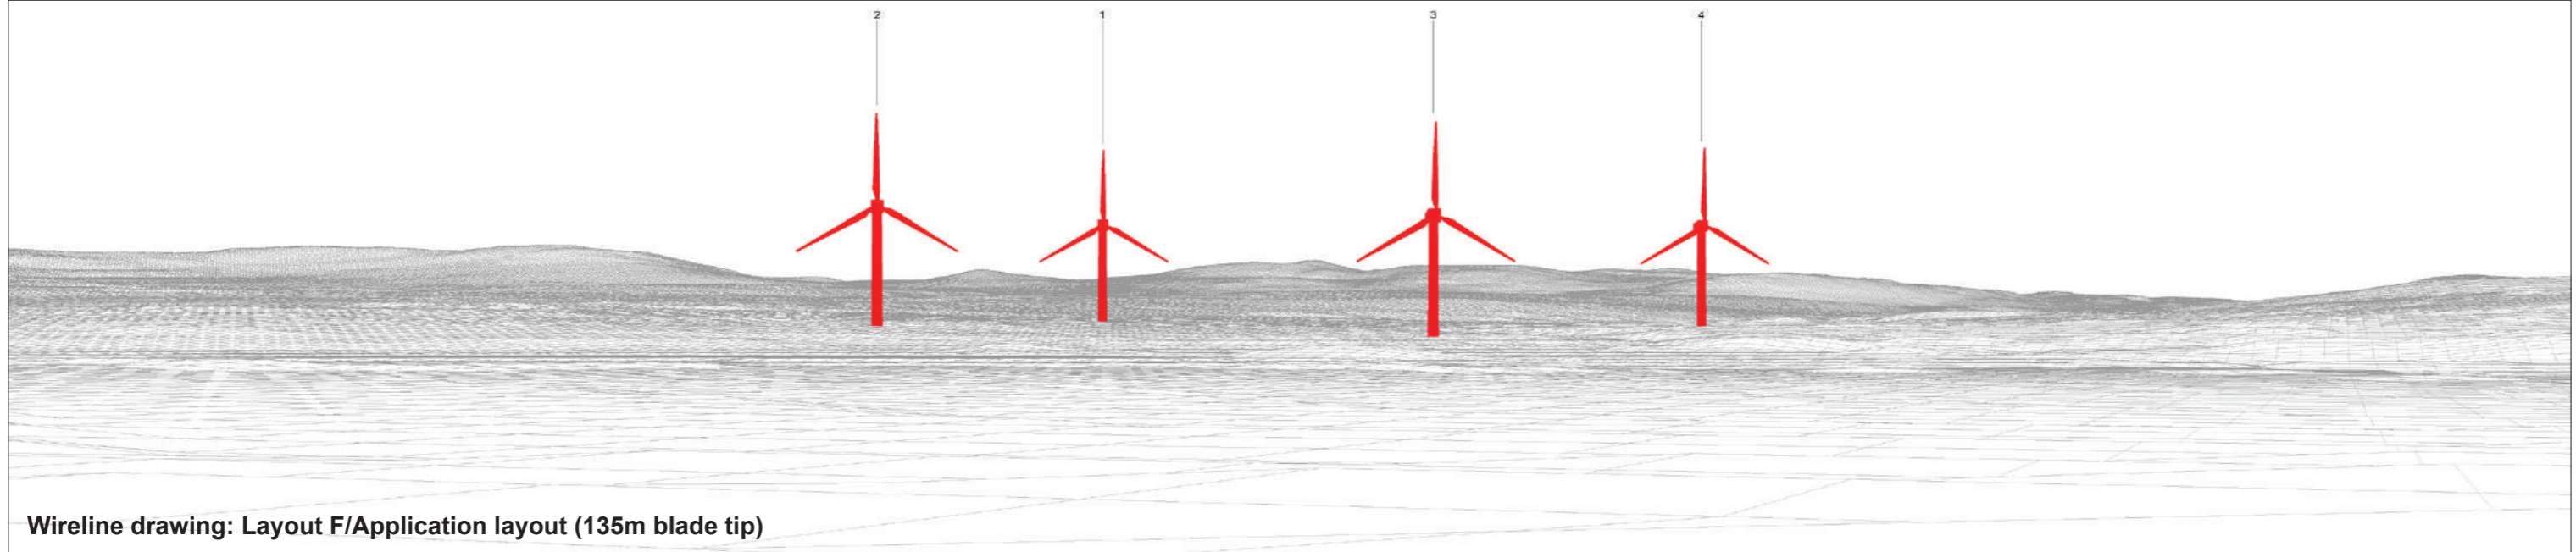

Wireline drawing: Layout B (125m blade tip)

Wireline drawing: Layout D (135m blade tip)

Wireline drawing: Layout F/Application layout (135m blade tip)

OS reference: 256285 E 913852 N
 Eye level: 139.7 mAOD
 Direction of view: 67.5°

Horizontal field of view: 53.5° (planar projection)
 Principal distance: 397 mm
 Paper size: 420 x 297 mm (A3)

Camera height: 1.5 m
 Note: Wirelines produced for direct layout comparison only.

Figure: 2.10
 Viewpoint 7: Blarbuie
 Strath Tirry