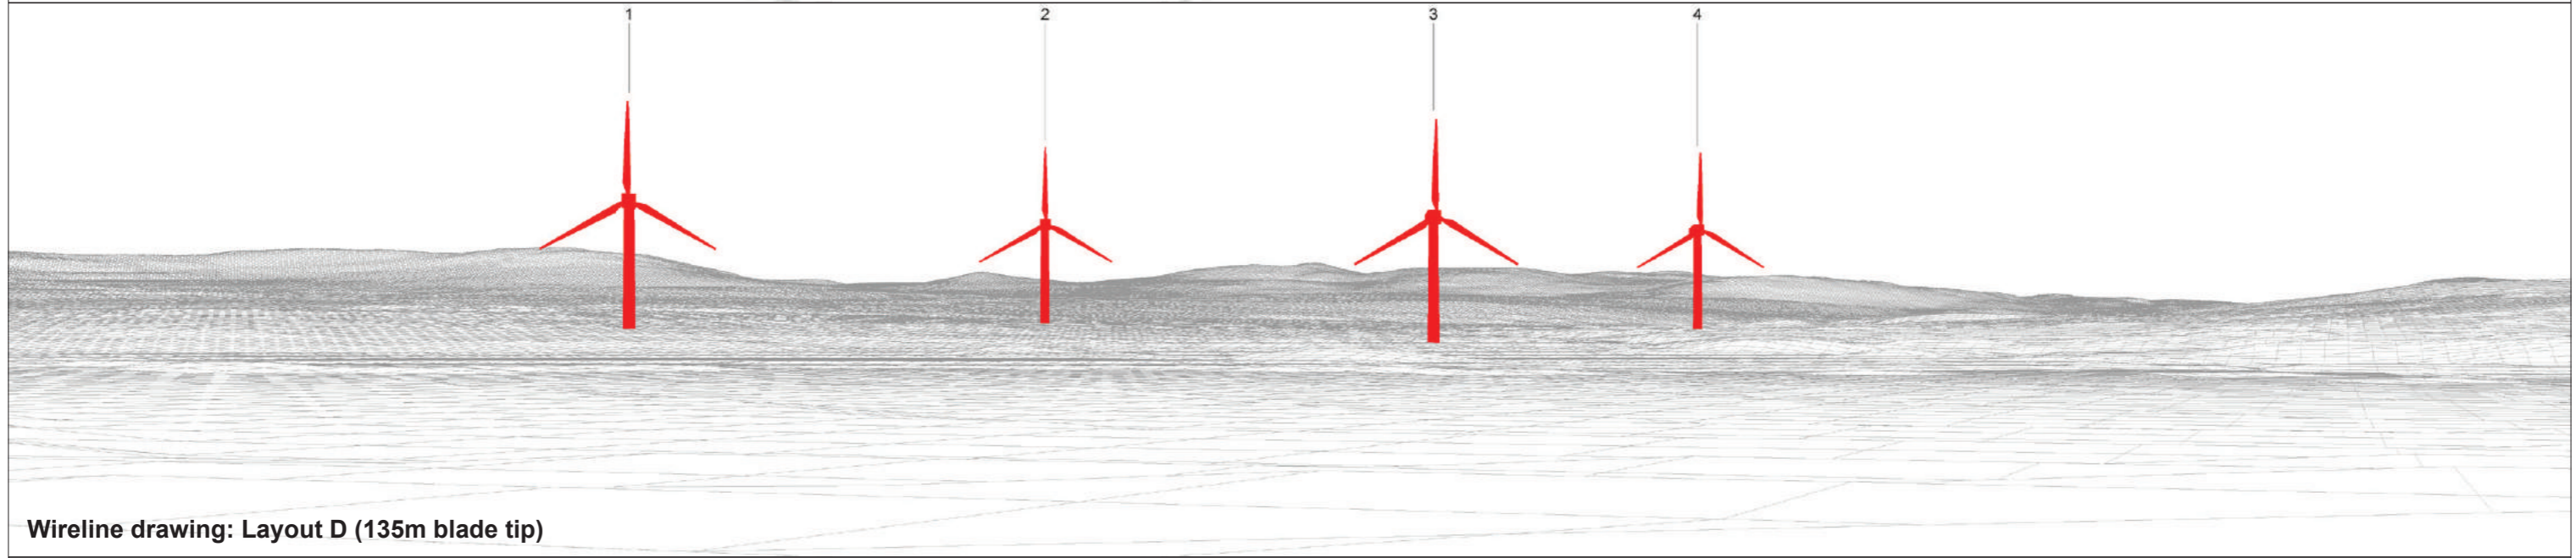

Wireline drawing: Layout B (125m blade tip)

Wireline drawing: Layout D (135m blade tip)

Wireline drawing: Layout F/Application layout (135m blade tip)

OS reference: 256285 E 913852 N
 Eye level: 139.7 mAOD
 Direction of view: 67.5°

Horizontal field of view: 53.5° (planar projection)
 Principal distance: 397 mm
 Paper size: 420 x 297 mm (A3)

Camera height: 1.5 m
 Note: Wirelines produced for direct layout comparison only.

Figure: 2.10
 Viewpoint 7: Blarbuie
 Strath Tirry